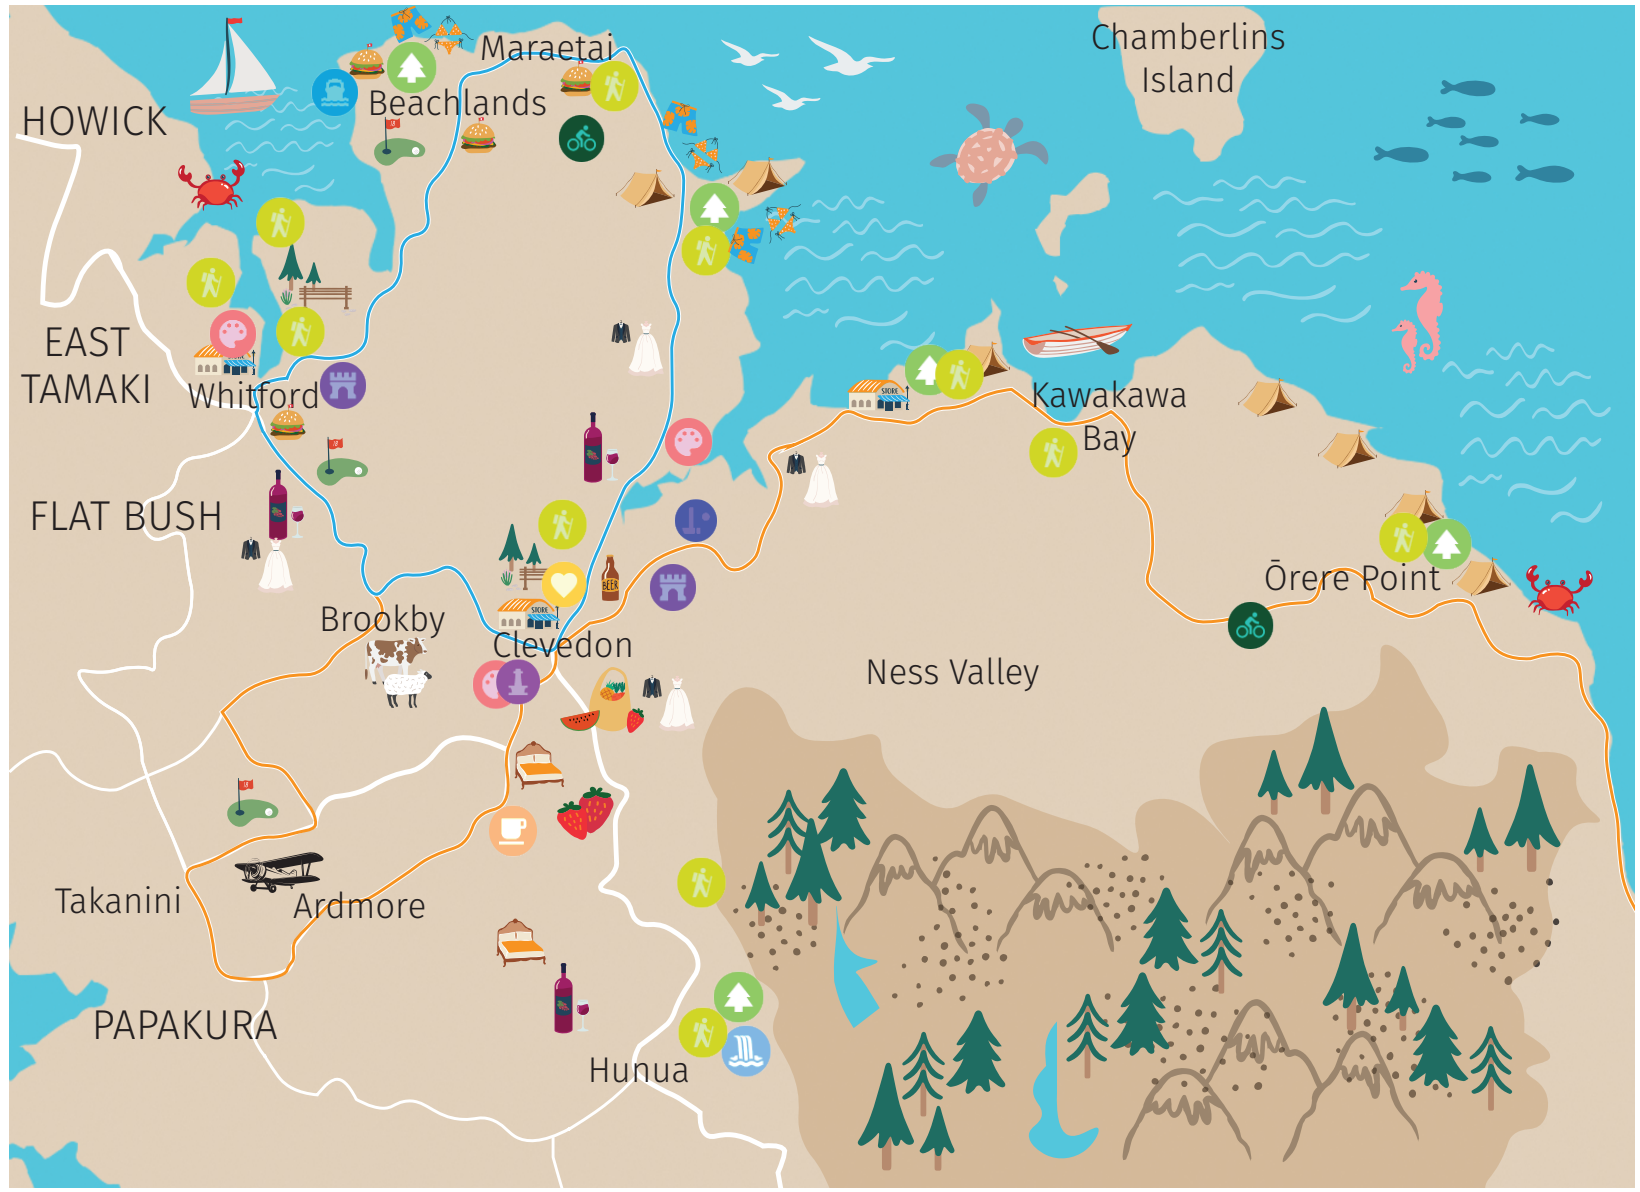

# Coastal Loop Road Trip Map

*Escape the busy!*

- Key:
- Inner Loop Route
  - Wider Loop Route
  - Golf course
  - Strawberry Farm
  - Mountain Bike Park
  - Winery
  - Farm Animal Interactions
  - Waterfall
  - Farmer's Market
  - Beach
  - Art/ Sculpture/ Gallery
  - Park/ Reserve/ Gardens
  - Campgrounds
  - Ferry Terminal
  - Food & Drinks
  - Trail/ Hiking
  - Retail/ Store
  - Playground

# Coastal Loop Road Trip Map

*Escape the busy!*

Scan here for the full interactive map:

**Key:**

- Inner Loop Route
- Wider Loop Route
- Historical Significance
- Wedding Venue
- Brewery
- NZ Warbirds
- Cafe/ Deli
- Accommodation
- Regional Park/ Local Park
- Honey Farm
- Historical Monument
- Polo Grounds

For more POIs and greater detail, scan to visit the Google Map: